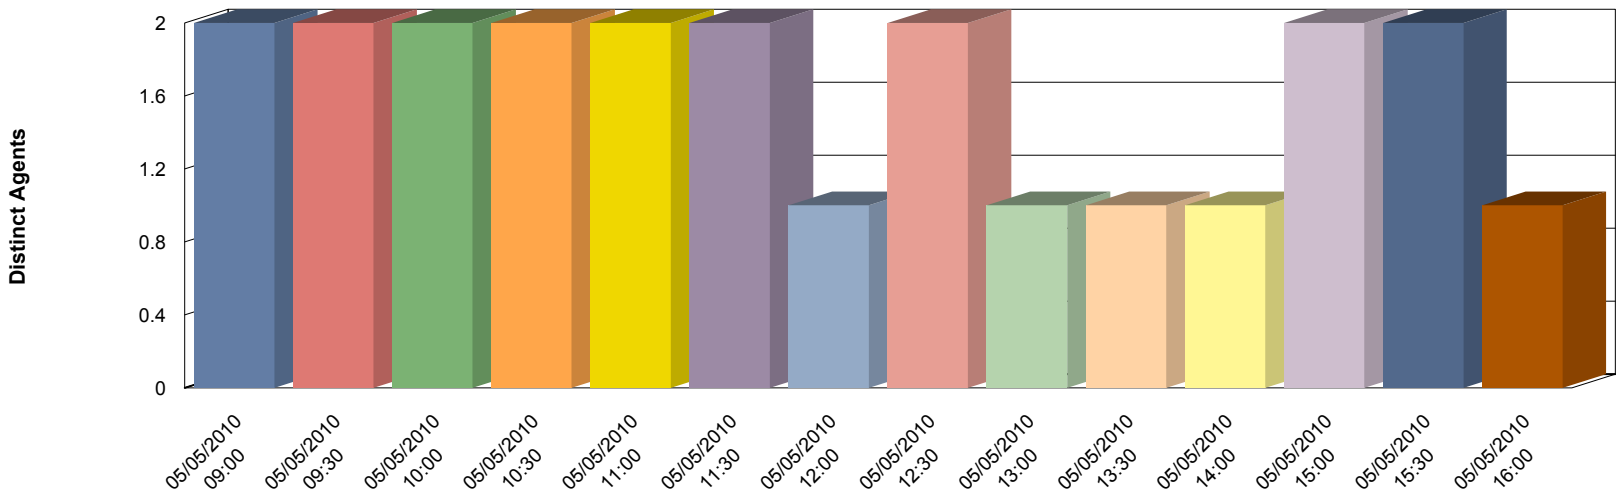

Department Erlang C Summary

Date Range: 05/05/2010 12:00:00AM - 05/05/2010 11:59:59PM
Site: 00 Demo Site
Division: Admin
Department: Accounts

Target Ans Time (secs) : 20

Date	Tally	Avg Durn	Agents	Agt Occupancy %	Prob Call waits %	ASA	Serv Level %	Condition
05/05/2010	9:00	6	0:03:03	2	31	14	19	88
05/05/2010	9:30	11	0:01:29	2	27	12	7	91
05/05/2010	10:00	2	0:15:39	2	52	36	351	65
05/05/2010	10:30	5	0:01:07	2	9	2	1	99
05/05/2010	11:00	5	0:01:02	2	9	1	0	99
05/05/2010	11:30	2	0:02:32	2	8	1	1	99
05/05/2010	12:00	3	0:01:24	1	14	14	14	89
05/05/2010	12:30	6	0:00:19	2	3	0	0	100
05/05/2010	13:00	1	0:38:18	1	128	0	0	AGT OVLOAD
05/05/2010	13:30	1	0:00:04	1	0	0	0	100
05/05/2010	14:00	1	0:39:58	1	133	0	0	AGT OVLOAD
05/05/2010	15:00	7	0:00:05	2	1	0	0	100
05/05/2010	15:30	4	0:07:02	2	47	30	119	71
05/05/2010	16:00	1	0:00:02	1	0	0	0	100

CONDITION CODES
 AGT EXCESS: Greater than 150 Agents in the interval
 AGT OVLOAD - Agt Occupancy Greater than 100%
 0 AVG DURN - Interval Avg Duration is 0 seconds

Department Erlang C Summary

Date Range: 05/05/2010 12:00:00AM - 05/05/2010 11:59:59PM
Site: 00 Demo Site
Division: Admin
Department: Payable

Target Ans Time (secs) : 20

Date	Tally	Avg Durn	Agents	Agt Occupancy %	Prob Call waits %	ASA	Serv Level %	Condition
05/05/2010	9:30	2	0:00:44	1	5	5	2	97
05/05/2010	10:00	2	0:08:19	1	55	55	621	46
05/05/2010	10:30	1	0:00:22	1	1	1	0	100
05/05/2010	11:00	3	0:04:14	1	42	42	188	59
05/05/2010	11:30	3	0:03:29	1	35	35	112	67
05/05/2010	12:00	4	0:01:53	1	25	25	38	78
05/05/2010	13:30	2	0:03:42	1	25	25	73	77
05/05/2010	14:00	4	0:01:23	1	19	19	19	85
05/05/2010	14:30	1	0:06:22	1	21	21	103	80
05/05/2010	15:00	2	0:08:59	1	60	60	805	41
05/05/2010	15:30	1	0:06:50	1	23	23	121	78
05/05/2010	16:00	3	0:02:40	1	27	27	58	76
05/05/2010	16:30	3	0:04:40	1	47	47	247	55
05/05/2010	17:00	4	0:01:56	1	26	26	40	77
05/05/2010	17:30	2	0:02:34	1	17	17	32	85