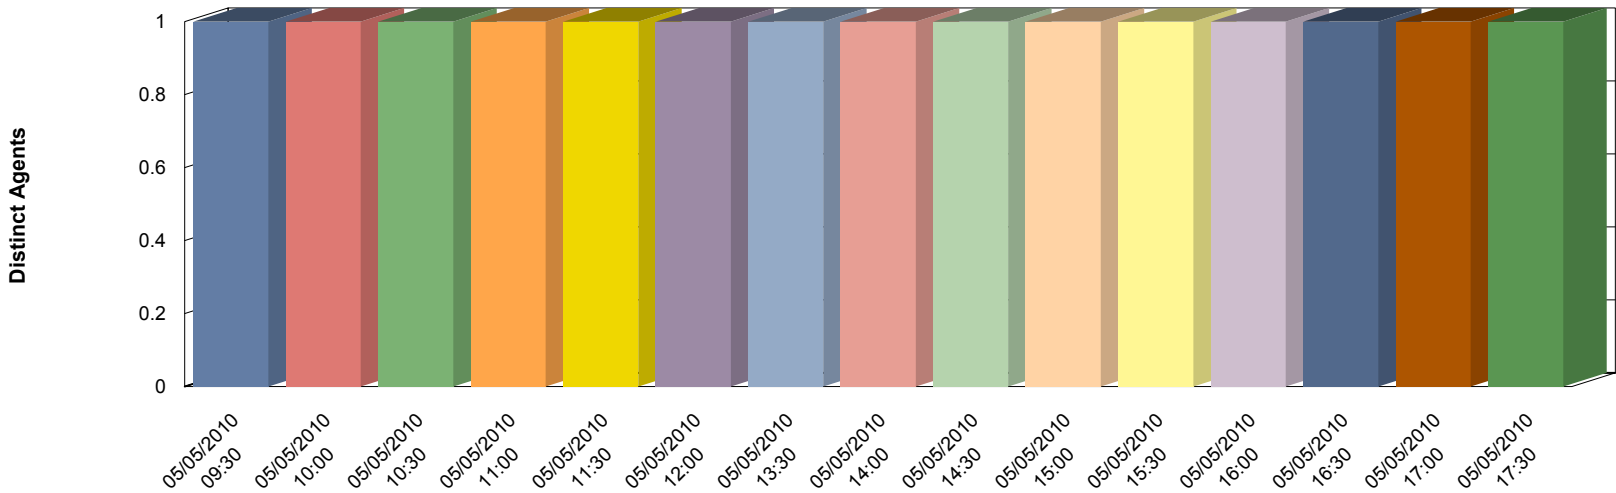

Department Erlang C Summary

Date Range: 05/05/2010 12:00:00AM - 05/05/2010 11:59:59PM
Site: 00 Demo Site
Division: Admin
Department: Accounts

Target Ans Time (secs) : 20

Date	Tally	Avg Durn	Agents	Agt Occupancy %	Prob Call waits %	ASA	Serv Level %	Condition
05/05/2010	9:00	6	0:03:03	2	31	14	19	88
05/05/2010	9:30	11	0:01:29	2	27	12	7	91
05/05/2010	10:00	2	0:15:39	2	52	36	351	65
05/05/2010	10:30	5	0:01:07	2	9	2	1	99
05/05/2010	11:00	5	0:01:02	2	9	1	0	99
05/05/2010	11:30	2	0:02:32	2	8	1	1	99
05/05/2010	12:00	3	0:01:24	1	14	14	14	89
05/05/2010	12:30	6	0:00:19	2	3	0	0	100
05/05/2010	13:00	1	0:38:18	1	128	0	0	AGT OVLOAD
05/05/2010	13:30	1	0:00:04	1	0	0	0	100
05/05/2010	14:00	1	0:39:58	1	133	0	0	AGT OVLOAD
05/05/2010	15:00	7	0:00:05	2	1	0	0	100
05/05/2010	15:30	4	0:07:02	2	47	30	119	71
05/05/2010	16:00	1	0:00:02	1	0	0	0	100

CONDITION CODES
 AGT EXCESS: Greater than 150 Agents in the interval
 AGT OVLOAD - Agt Occupancy Greater than 100%
 0 AVG DURN - Interval Avg Duration is 0 seconds

Department Erlang C Summary

Date Range: 05/05/2010 12:00:00AM - 05/05/2010 11:59:59PM
Site: 00 Demo Site
Division: Admin
Department: Payable

Target Ans Time (secs) : 20

Date	Tally	Avg Durn	Agents	Agt Occupancy %	Prob Call waits %	ASA	Serv Level %	Condition
05/05/2010	9:30	2	0:00:44	1	5	5	2	97
05/05/2010	10:00	2	0:08:19	1	55	55	621	46
05/05/2010	10:30	1	0:00:22	1	1	1	0	100
05/05/2010	11:00	3	0:04:14	1	42	42	188	59
05/05/2010	11:30	3	0:03:29	1	35	35	112	67
05/05/2010	12:00	4	0:01:53	1	25	25	38	78
05/05/2010	13:30	2	0:03:42	1	25	25	73	77
05/05/2010	14:00	4	0:01:23	1	19	19	19	85
05/05/2010	14:30	1	0:06:22	1	21	21	103	80
05/05/2010	15:00	2	0:08:59	1	60	60	805	41
05/05/2010	15:30	1	0:06:50	1	23	23	121	78
05/05/2010	16:00	3	0:02:40	1	27	27	58	76
05/05/2010	16:30	3	0:04:40	1	47	47	247	55
05/05/2010	17:00	4	0:01:56	1	26	26	40	77
05/05/2010	17:30	2	0:02:34	1	17	17	32	85